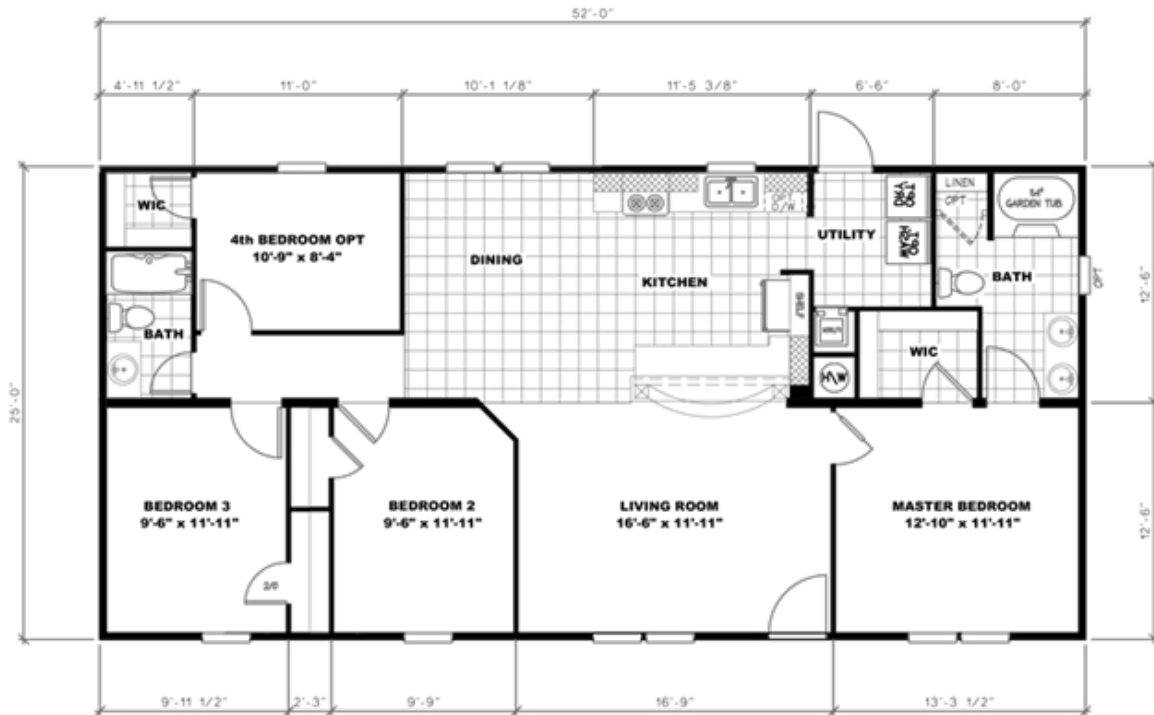

True Performance Modular home 25X64

True Performance Modular home 25X64

Model number: 76TPA25644BM

3 beds • 2 baths • 1600 sq.ft. • 25' width • 64' depth

Our home building facilities invest in continuous product and process improvements. Plans, dimensions, features, materials, specifications and availability are subject to change without notice or obligation. Renderings and floor plans are representative likenesses of our homes and may differ from the actual homes. We invite you to tour a Home Center near you and inspect the highest value in quality housing available or call (252) 492-5017 to speak with a Home Consultant. Copyright 2017, CMH. All rights reserved.