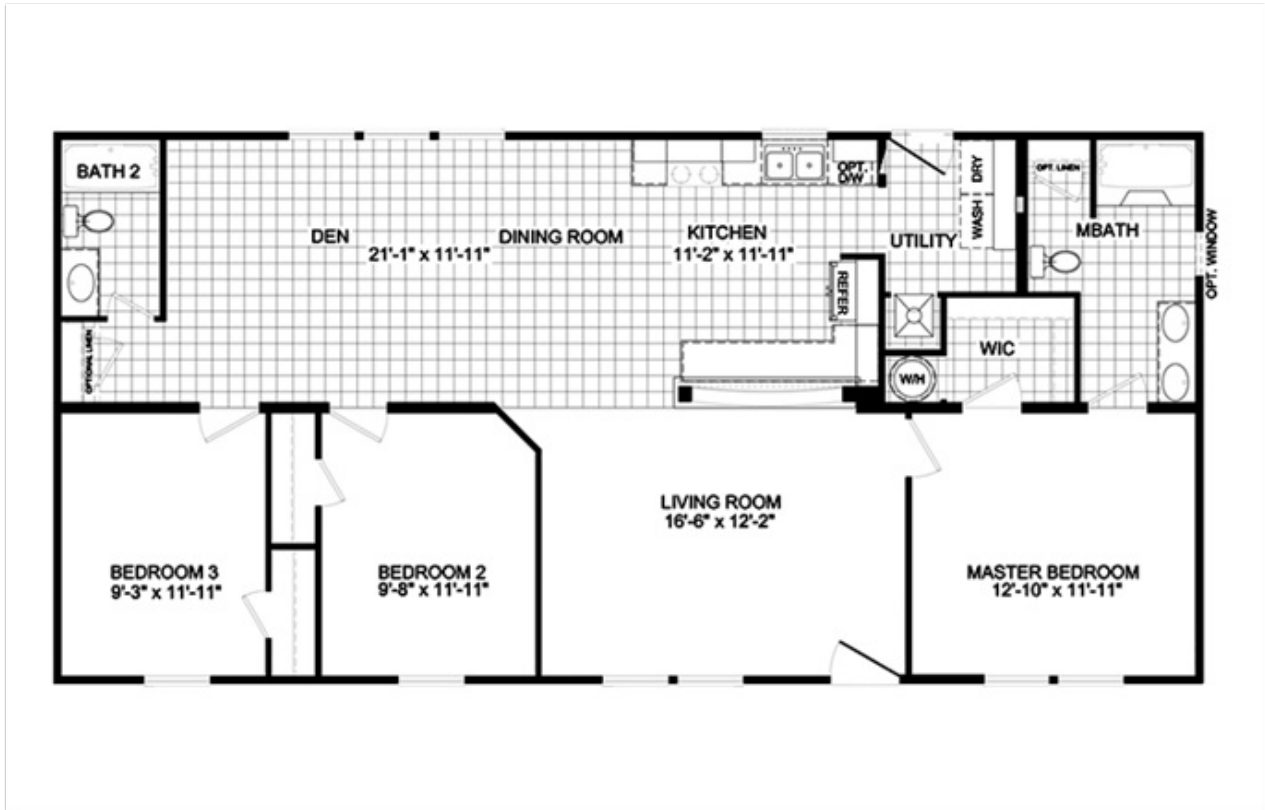

TRUE PERFOR ARCH M401-8

TRUE PERFOR ARCH M401-8 Model number: 76TPA25523AM

3 beds • 2 baths • 1300 sq.ft. • 25' width • 52' depth

Our home building facilities invest in continuous product and process improvements. Plans, dimensions, features, materials, specifications and availability are subject to change without notice or obligation. Renderings and floor plans are representative likenesses of our homes and may differ from the actual homes. We invite you to tour a Home Center near you and inspect the highest value in quality housing available or call (252) 492-5017 to speak with a Home Consultant. Copyright 2017, CMH. All rights reserved.