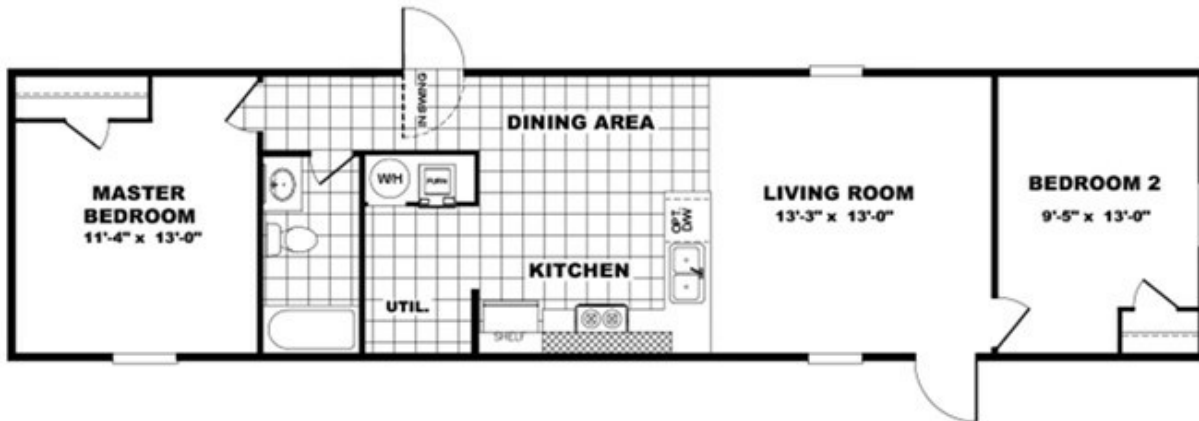

BLISS Model number: 36TRU14562AH17

2 beds • 1 baths • 784 sq.ft. • 14' width • 56' depth

Our home building facilities invest in continuous product and process improvements. Plans, dimensions, features, materials, specifications and availability are subject to change without notice or obligation. Renderings and floor plans are representative likenesses of our homes and may differ from the actual homes. We invite you to tour a Home Center near you and inspect the highest value in quality housing available or call (252) 492-5017 to speak with a Home Consultant. Copyright 2017, CMH. All rights reserved.