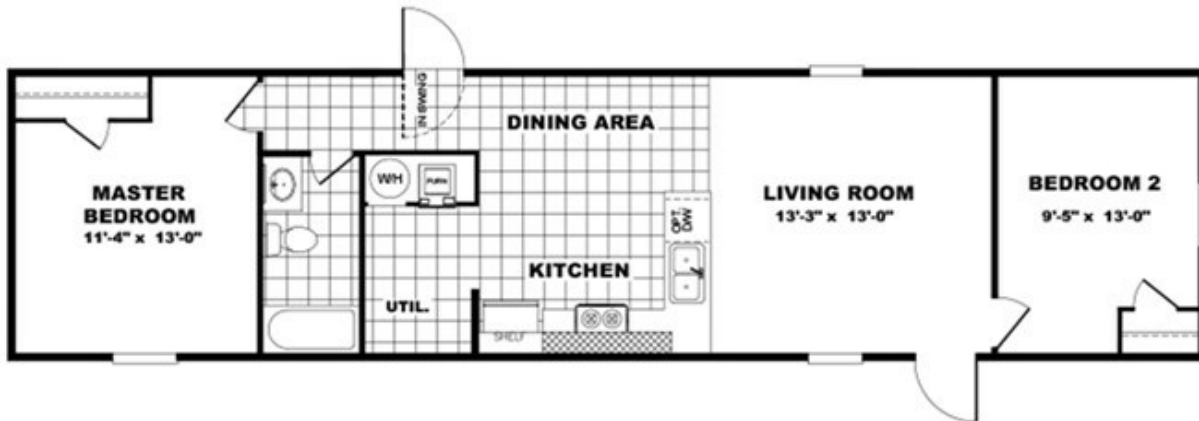

BLISS Model number: 36TRU14562AH

2 beds • 1 baths • 784 sq.ft. • 14' width • 56' depth

Our home building facilities invest in continuous product and process improvements. Plans, dimensions, features, materials, specifications and availability are subject to change without notice or obligation. Renderings and floor plans are representative likenesses of our homes and may differ from the actual homes. We invite you to tour a Home Center near you and inspect the highest value in quality housing available or call (252) 492-5017 to speak with a Home Consultant. Copyright 2017, CMH. All rights reserved.