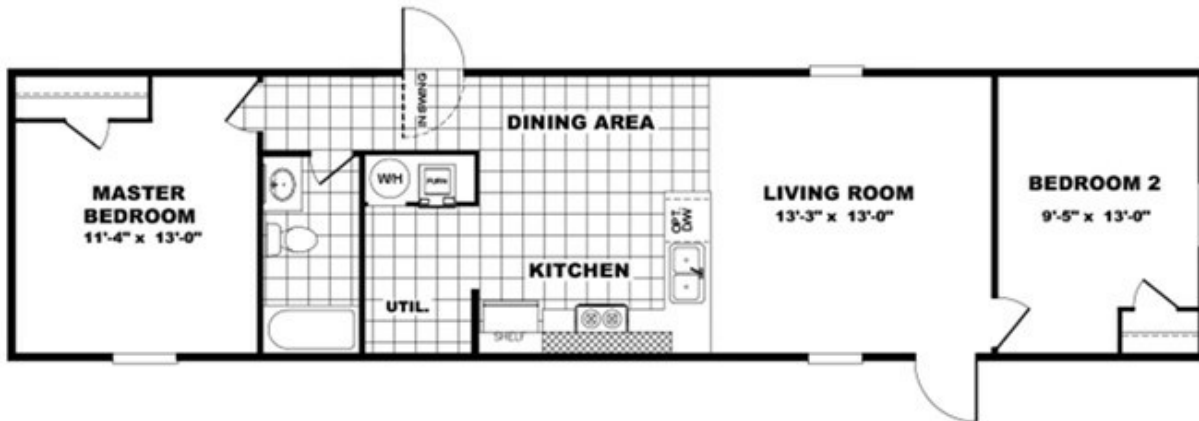

BLISS Model number: 36TRU14562AH18

2 beds • 1 baths • 784 sq.ft. • 14' width • 56' depth

Our home building facilities invest in continuous product and process improvements. Plans, dimensions, features, materials, specifications and availability are subject to change without notice or obligation. Renderings and floor plans are representative likenesses of our homes and may differ from the actual homes. We invite you to tour a Home Center near you and inspect the highest value in quality housing available or call (252) 492-5017 to speak with a Home Consultant. Copyright 2017, CMH. All rights reserved.