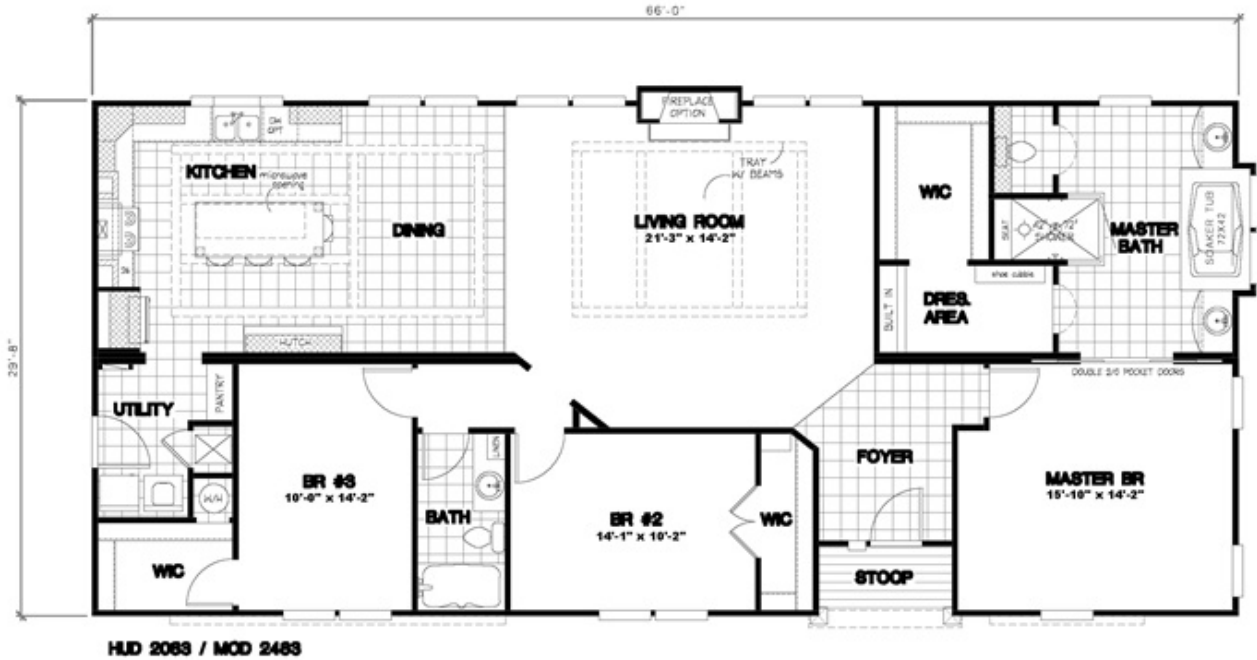

# 2483 Sanibel Modular

# 2483 Sanibel Modular Model number: 58FRE32663EM

3 beds • 2 baths • 2112 sq.ft. • 32' width • 66' depth

Our home building facilities invest in continuous product and process improvements. Plans, dimensions, features, materials, specifications and availability are subject to change without notice or obligation. Renderings and floor plans are representative likenesses of our homes and may differ from the actual homes. We invite you to tour a Home Center near you and inspect the highest value in quality housing available or call (252) 492-5017 to speak with a Home Consultant. Copyright 2017,